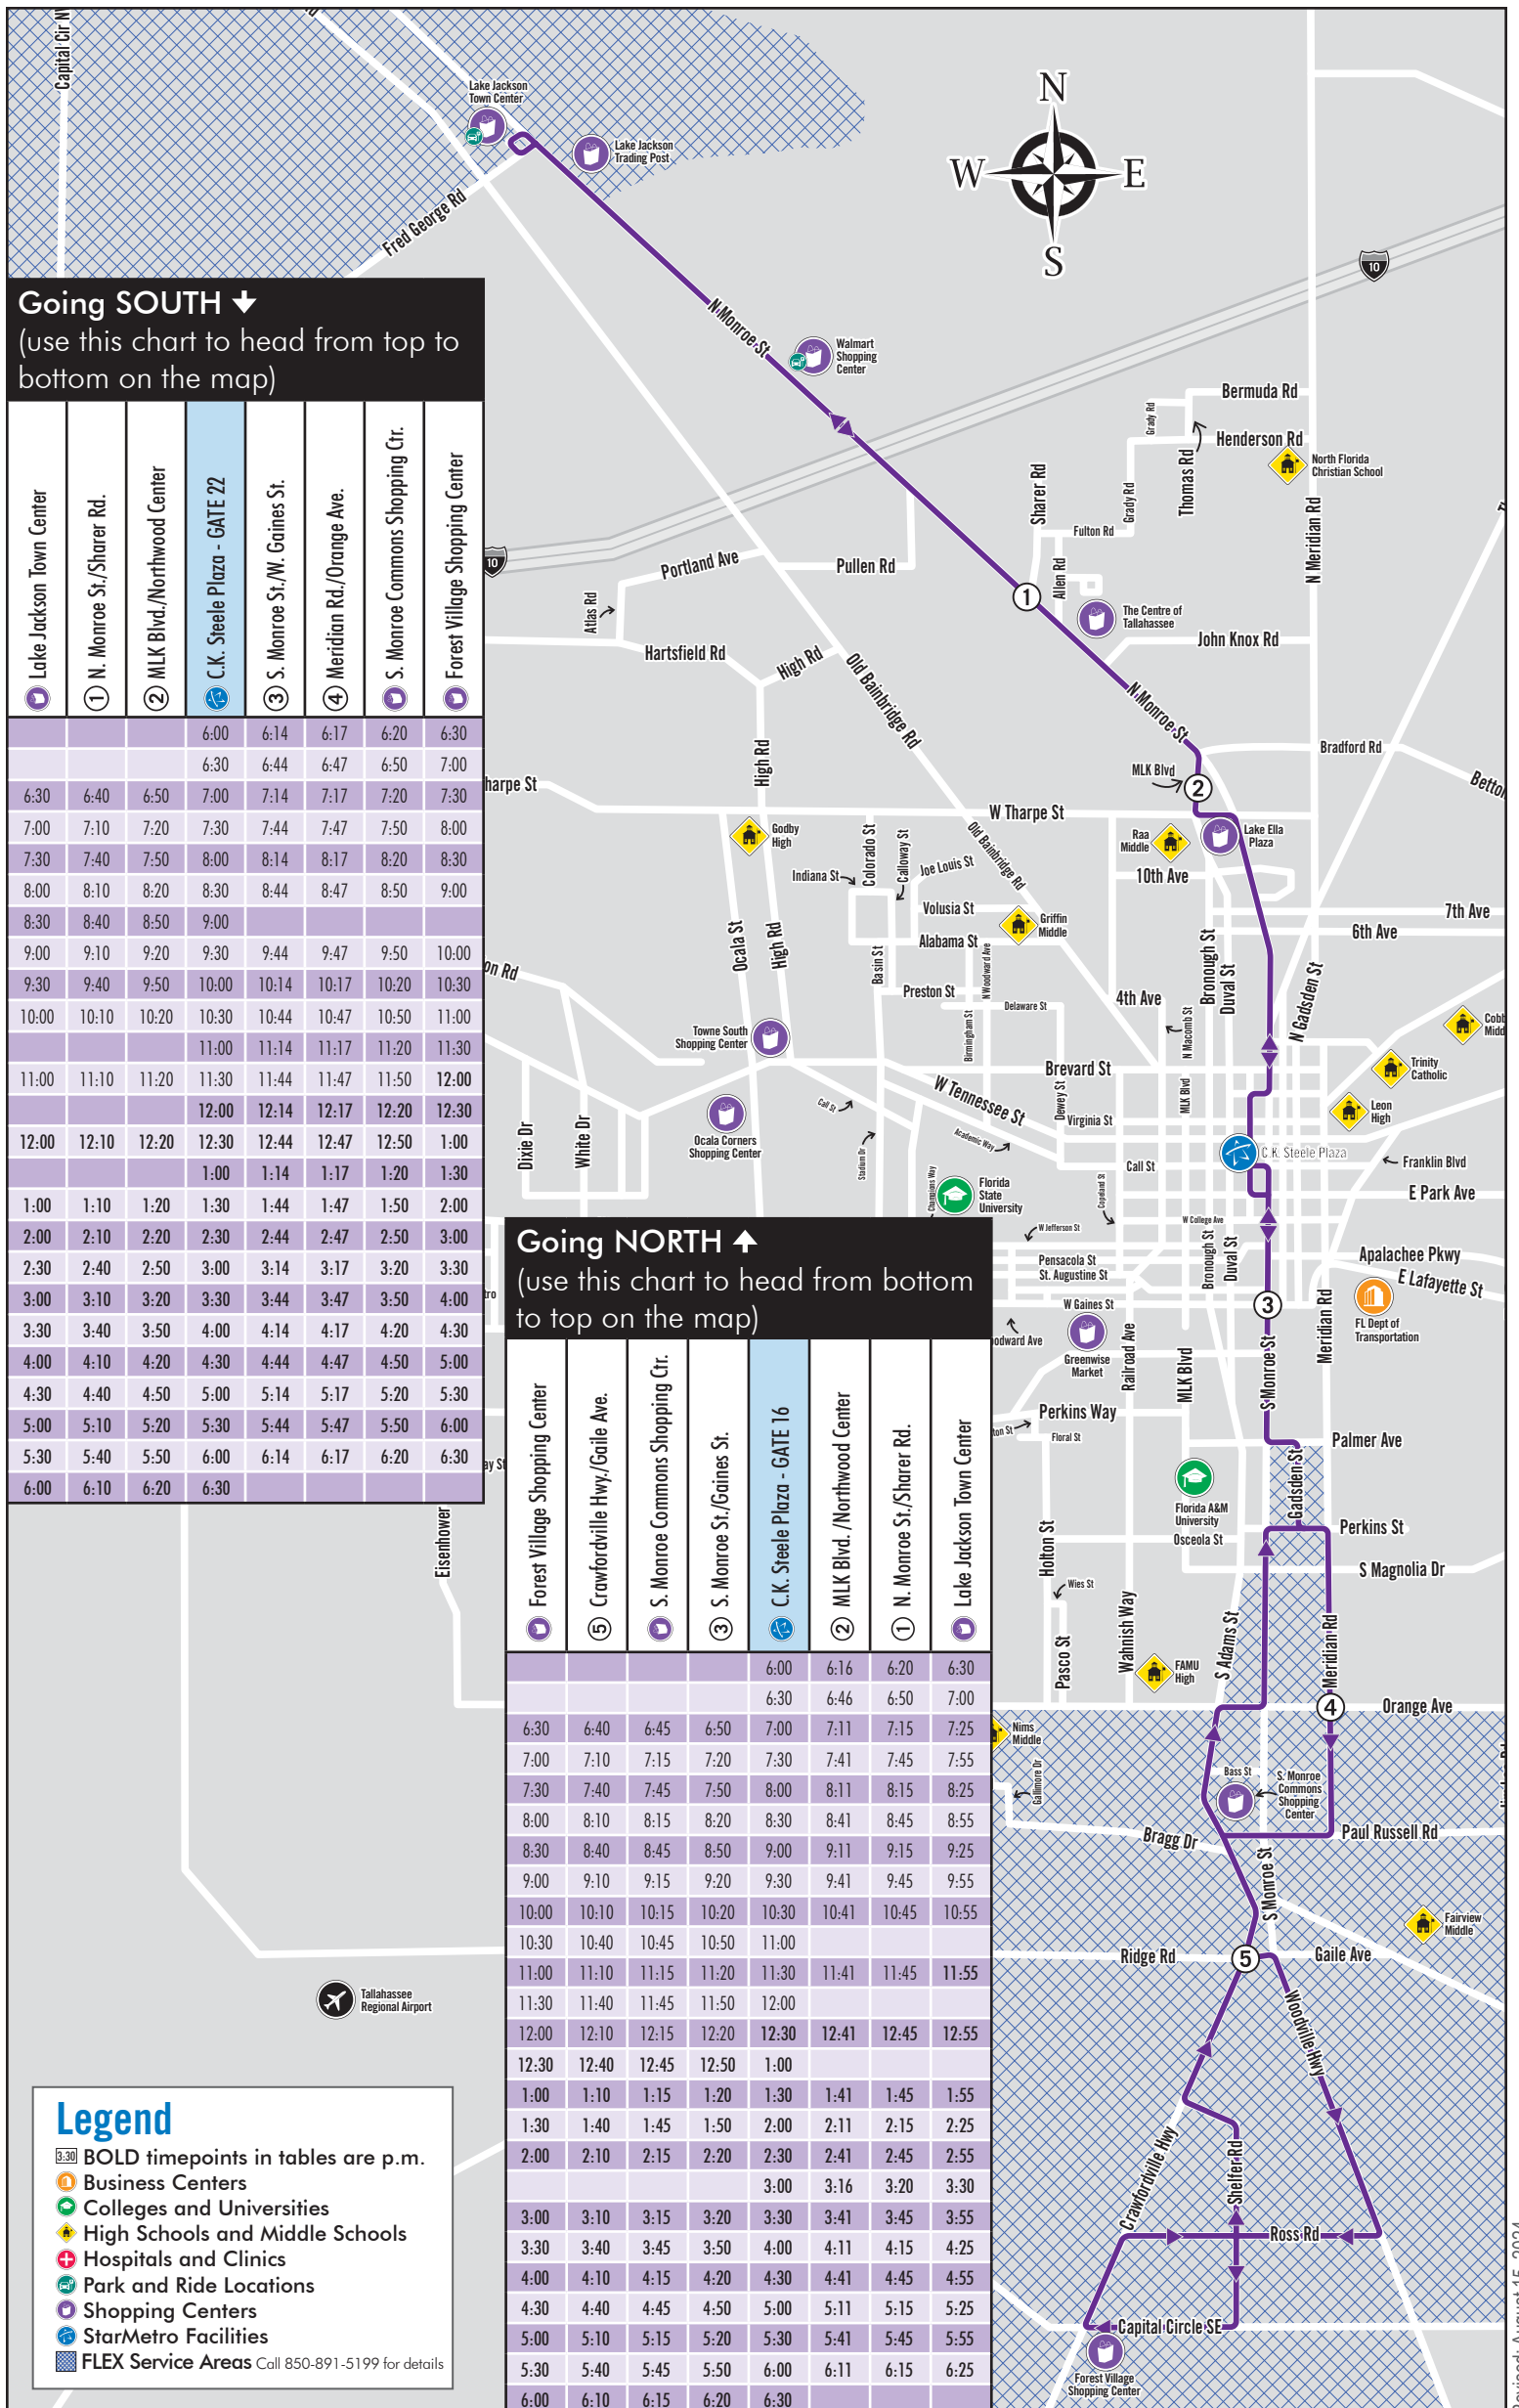

**Going SOUTH ↓**  
(use this chart to head from top to bottom on the map)

Stop	1	2	3	4	5
Lake Jackson Town Center					
N. Monroe St./Sharer Rd.					
MLK Blvd./Northwood Center					
<b>C.K. Steele Plaza - GATE 22</b>					
S. Monroe St./W. Gaines St.					
Meridian Rd./Orange Ave.					
S. Monroe Commons Shopping Ctr.					
Forest Village Shopping Center					
6:00					
6:14					
6:17					
6:20					
6:30					
6:30	6:40	6:50	7:00	7:14	7:17
7:00	7:10	7:20	7:30	7:44	7:47
7:30	7:40	7:50	8:00	8:14	8:17
8:00	8:10	8:20	8:30	8:44	8:47
8:30	8:40	8:50	9:00		
9:00	9:10	9:20	9:30	9:44	9:47
9:30	9:40	9:50	10:00	10:14	10:17
10:00	10:10	10:20	10:30	10:44	10:47
			11:00	11:14	11:17
11:00	11:10	11:20	11:30	11:44	11:47
			12:00	12:14	12:17
12:00	12:10	12:20	12:30	12:44	12:47
			1:00	1:14	1:17
1:00	1:10	1:20	1:30	1:44	1:47
2:00	2:10	2:20	2:30	2:44	2:47
2:30	2:40	2:50	3:00	3:14	3:17
3:00	3:10	3:20	3:30	3:44	3:47
3:30	3:40	3:50	4:00	4:14	4:17
4:00	4:10	4:20	4:30	4:44	4:47
4:30	4:40	4:50	5:00	5:14	5:17
5:00	5:10	5:20	5:30	5:44	5:47
5:30	5:40	5:50	6:00	6:14	6:17
6:00	6:10	6:20	6:30		