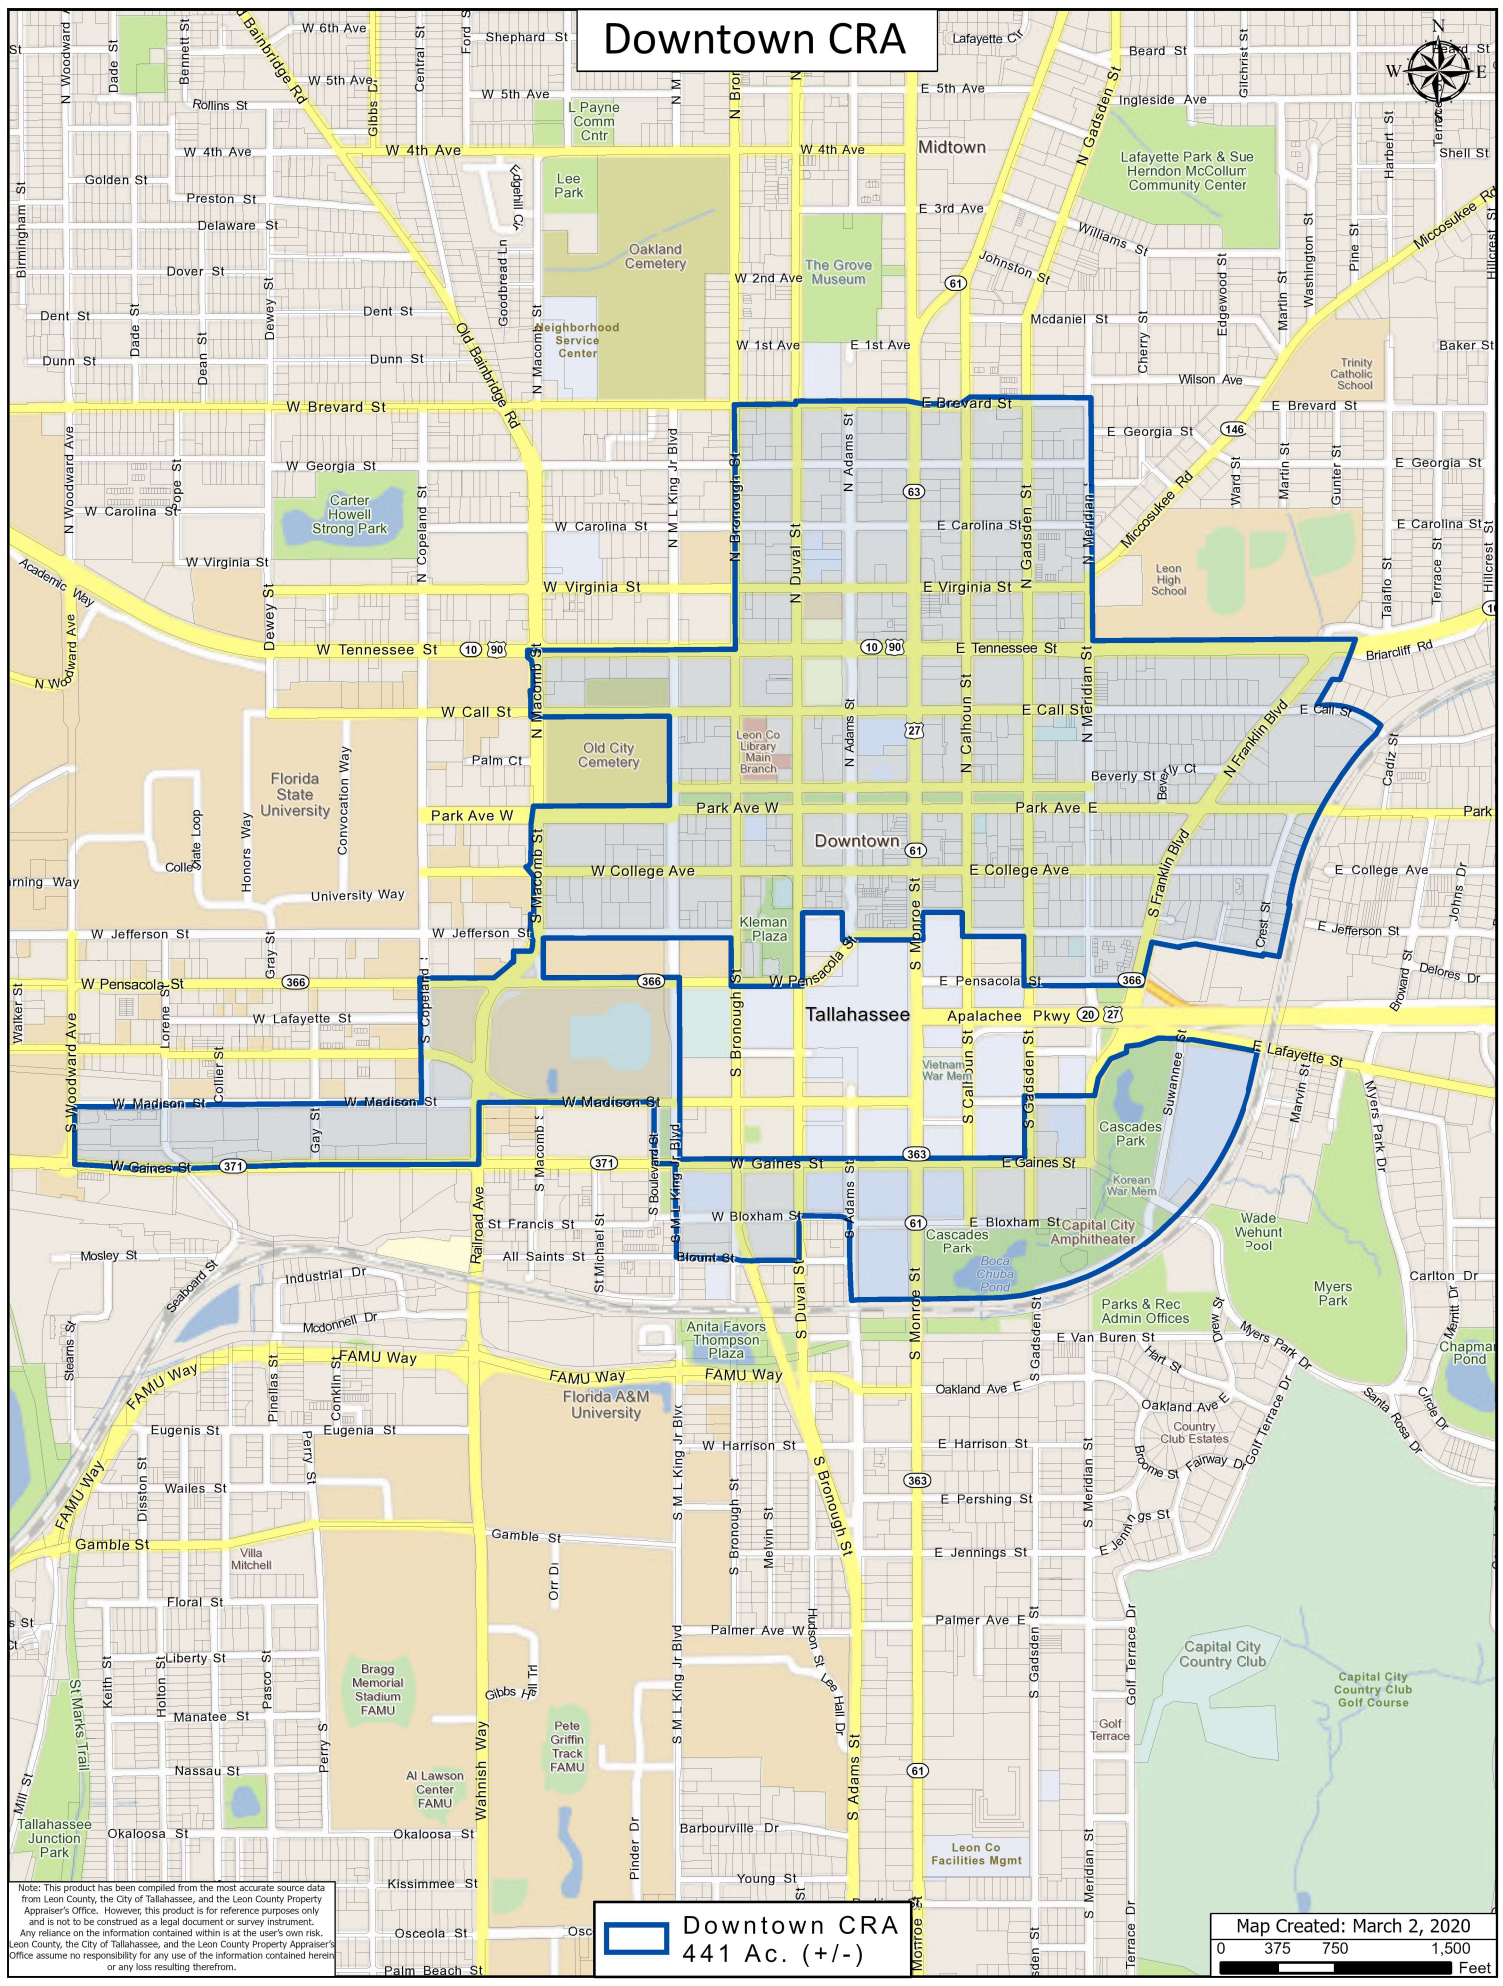

Downtown CRA

Downtown CRA
441 Ac. (+/-)

Map Created: March 2, 2020
0 375 750 1,500
Feet